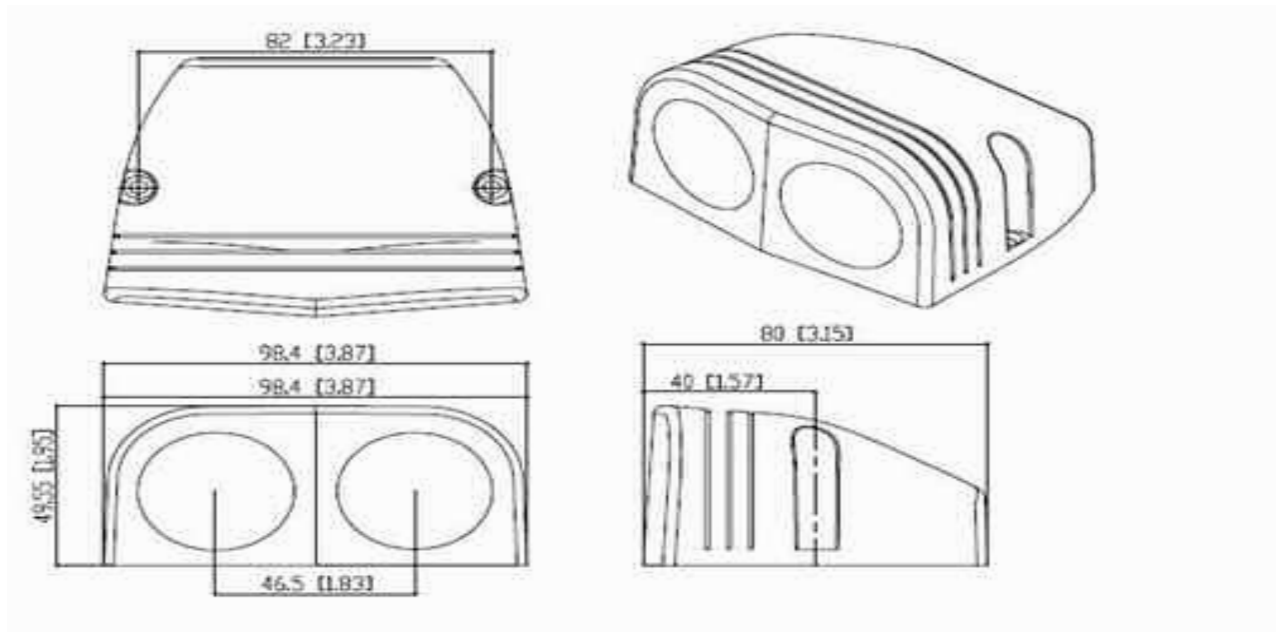

auto electrical parts

Technical Information Sheet

Part No. 0-601-62

Tent Panel 2 Holes

Durite's Tent Panel with 2 Holes. Black. Supplied with 2 screws. Ideal for mounting 12V Socket, USB Socket or Cigarette Sockets etc.

Technical Drawing (not to scale)

Specification

Material	ABS Plastic
Colour	Black
Certificate	n/a
Dimensions	Please see above

The information contained in this document is correct to the best of our knowledge at the time of printing. However, specifications may change at any time without notice.