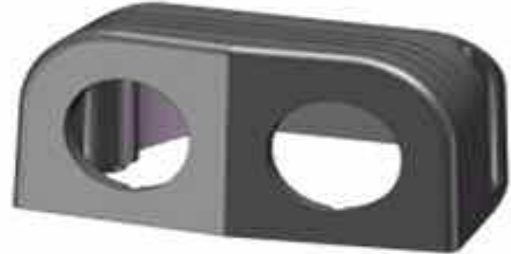

auto electrical parts

Technical Information Sheet

Part No. 0-601-62

Tent Panel 2 Holes

Durite's Tent Panel with 2 Holes. Black. Supplied with 2 screws. Ideal for mounting 12V Socket, USB Socket or Cigarette Sockets etc.

Technical Drawing (not to scale)

Specification

Material	ABS Plastic
Colour	Black
Certificate	n/a
Dimensions	Please see above

The information contained in this document is correct to the best of our knowledge at the time of printing. However, specifications may change at any time without notice.